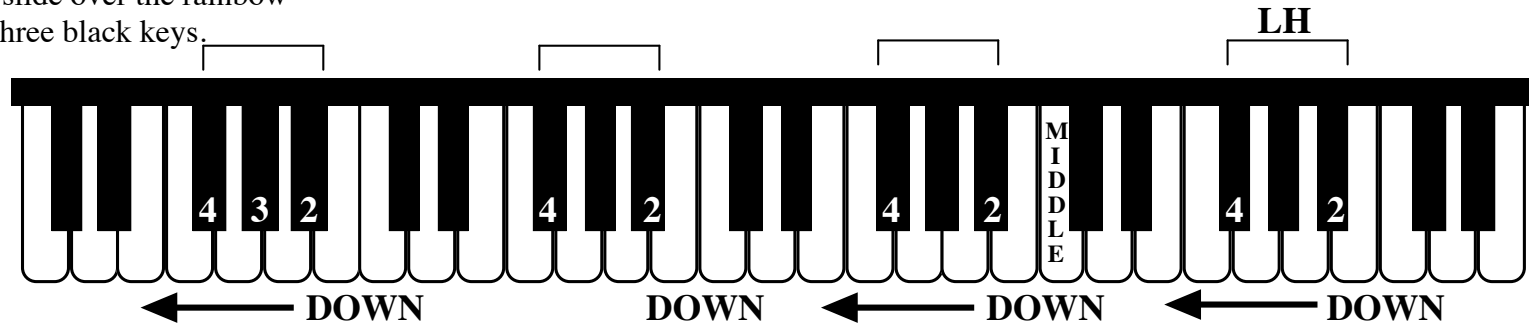

Technique Left Hand - going DOWN

The shortest distance between each group of three black keys is a **curve**. Make your hand slide over the rainbow as it moves toward each group of three black keys.

On the Farm

Important things to do

1. Clap and count before you begin playing.
2. Use fingers 2, 3 and 4 of your **Left Hand** and begin on the group of three black keys just above the middle of the keyboard.
3. Go **DOWN** the keyboard, playing the notes and rhythm as written.
4. Play *On the Farm* three times each day.